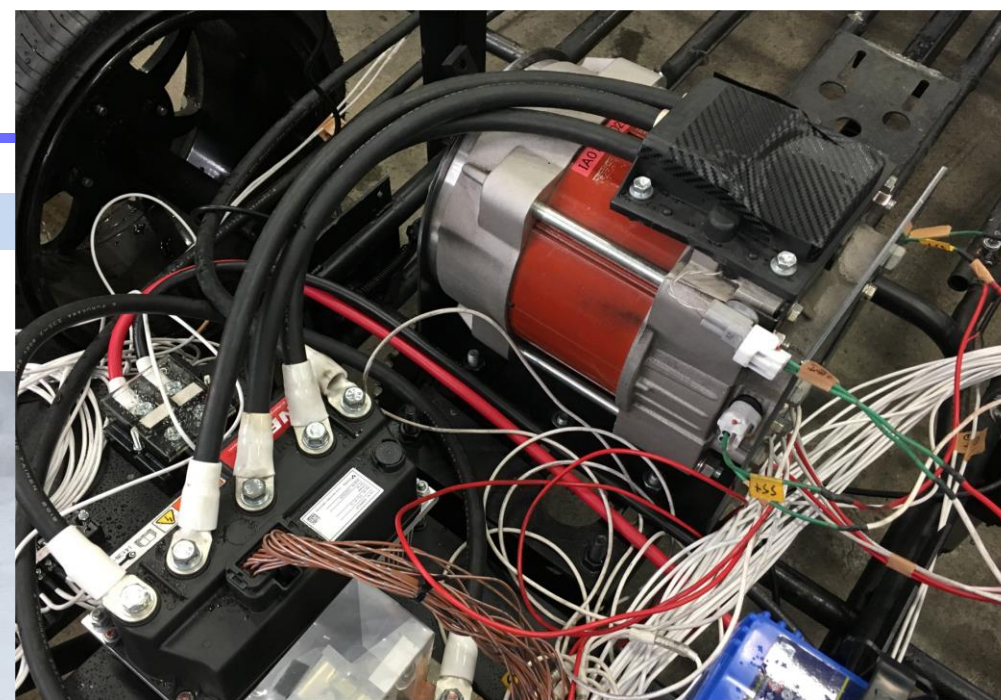

エーケーゴゴゴ

AK GoGo

Handmade EcoCAR

Electric Motor

Rated Output:4.4kW (CONT.)

TOYOTA INDUSTRIES CORPORATION

Height:1.1m

Actuator (Jack up)

Electric Cylinder , remote control
1500N 450mm , ECO-WORTHY

Width:1.4m

Chopper

Electric Fan 12inch.

12V 80W , God7treasure

Length:2.5m

Asahikawa KOSEN