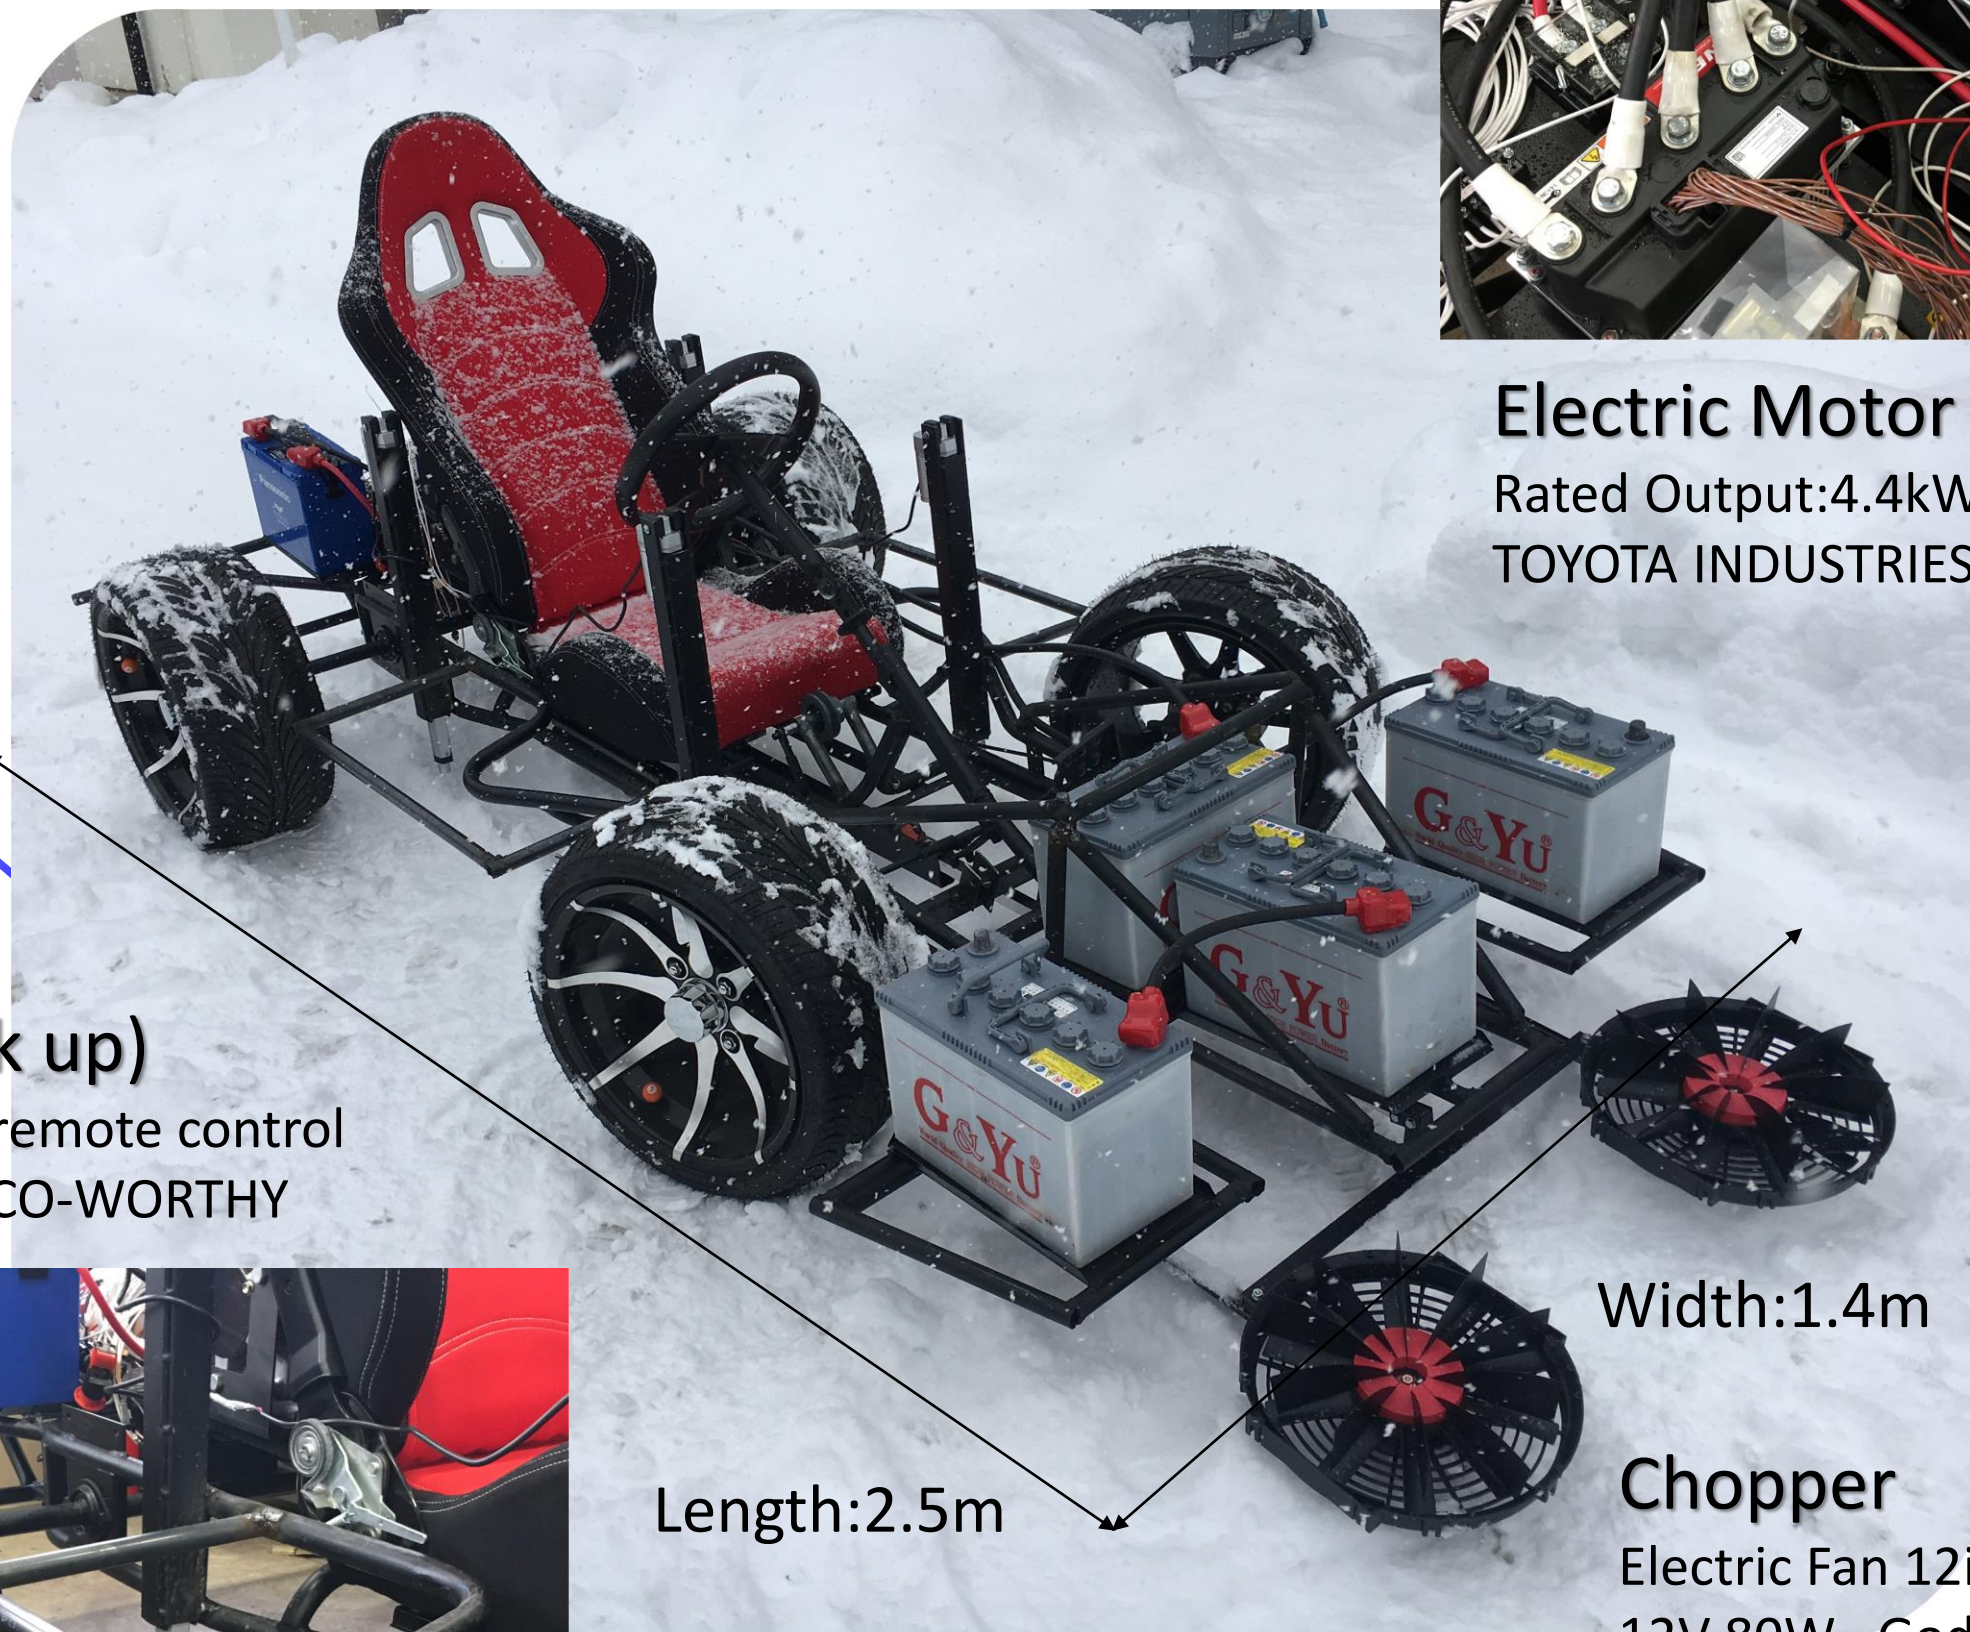

エーケーゴゴゴ

AK GoGo

Handmade EcoCAR

Electric Motor

Rated Output:4.4kW (CONT.)

TOYOTA INDUSTRIES CORPORATION

Height:1.1m

Actuator (Jack up)

Electric Cylinder , remote control
1500N 450mm , ECO-WORTHY

Width:1.4m

Chopper

Electric Fan 12inch.

12V 80W , God7treasure

Length:2.5m

Asahikawa KOSEN